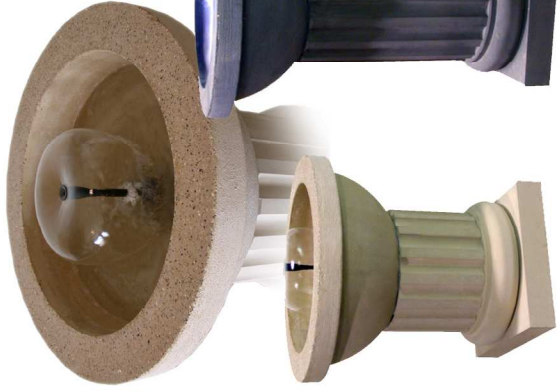

CAST STONE FOUNTAINS & PLANTERS

Always choose your own Shape, Size, and Color!

FT 1207

FT 1322

FT A2561

FT 1324-46

FT 4564

FT A3561

FT 1561, FT 1321, and FT 1161

FT 1845

FT A2321

Have yours custom made at:

TRI-STONE

263 Wild Rose Rd
Genoa City, WI
(262) 279-6910
info@tri-stone.net
www.tri-stoneinc.com

Smooth
-or-
Polished

Choose a