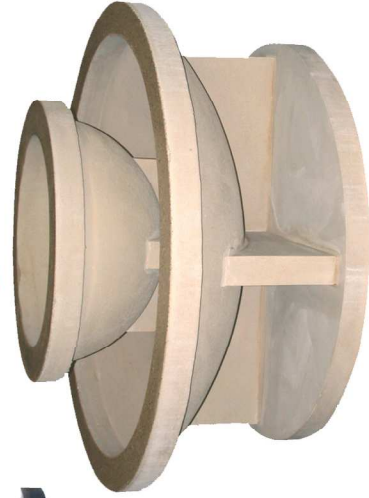

CAST STONE FOUNTAINS & PLANTERS

Always choose your own Shape, Size, and Color!

FT 1207

FT 1322

FT A2561

FT 1324-46

FT 4564

FT A3561

FT 1561, FT 1321, and FT 1161

FT 1845

FT A2321

Have yours custom made at:

TRI-STONE

263 Wild Rose Rd
Genoa City, WI
(262) 279-6910
info@tri-stone.net
www.tri-stoneinc.com

Smooth
-or-
Polished

Choose a