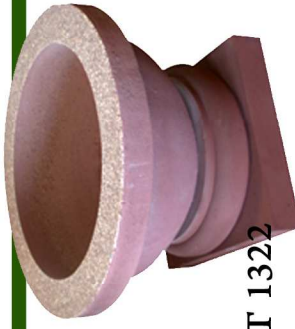

CAST STONE FOUNTAINS & PLANTERS

Always choose your own Shape, Size, and Color!

FT 1207

FT 1322

FT A2561

FT 1324-46

FT 4564

FT A3561

FT 1561, FT 1321, and FT 1161

FT 1845

FT A2321

Have yours custom made at:

TRI-STONE

263 Wild Rose Rd
Genoa City, WI
(262) 279-6910
info@tri-stone.net
www.tri-stoneinc.com

Smooth
-or-
Polished

Choose a