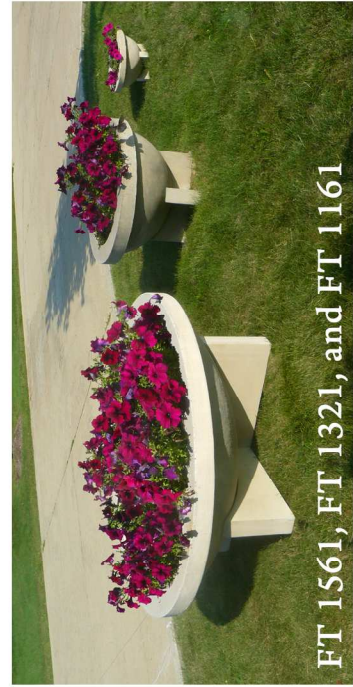

CAST STONE FOUNTAINS & PLANTERS

Always choose your own Shape, Size, and Color!

FT 1207

FT 1322

FT A2561

FT 1324-46

FT 4564

FT A3561

FT 1561, FT 1321, and FT 1161

FT 1845

FT A2321

Have yours custom made at:

TRI-STONE

263 Wild Rose Rd
Genoa City, WI
(262) 279-6910
info@tri-stone.net
www.tri-stoneinc.com

Smooth
-or-
Polished

Choose a