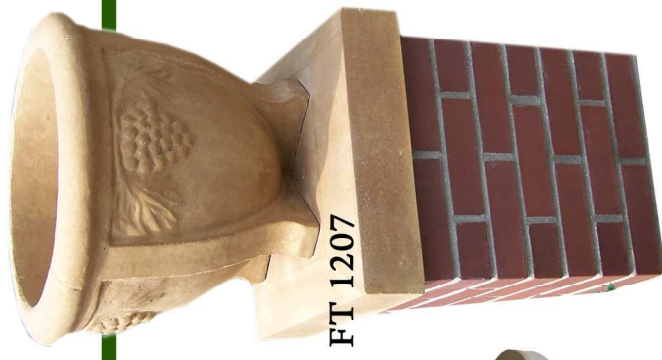

CAST STONE FOUNTAINS & PLANTERS

Always choose your own Shape, Size, and Color!

FT 1207

FT 1322

FT A2561

FT 1324-46

FT 4564

FT A3561

FT 1561, FT 1321, and FT 1161

FT 1845

FT A2321

Have yours custom made at:

TRI-STONE

263 Wild Rose Rd
Genoa City, WI
(262) 279-6910
info@tri-stone.net
www.tri-stoneinc.com

Smooth
-or-
Polished

Choose a