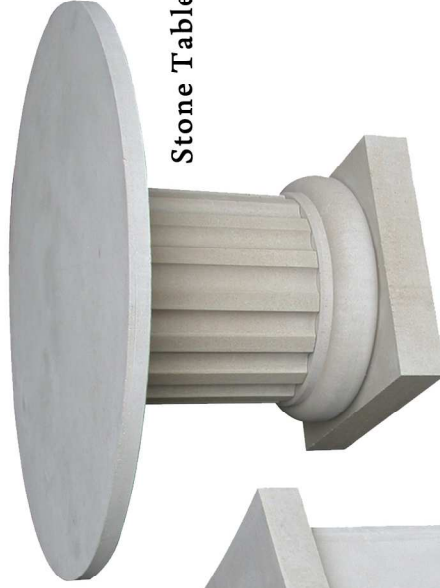

Stone Table