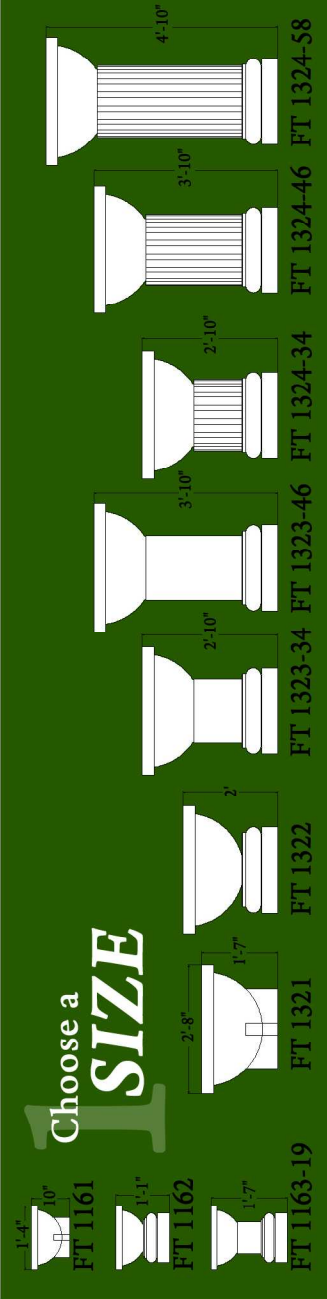

CAST STONE FOUNTAINS & PLANTERS

Always choose your own Shape, Size, and Color!

FT 1207

FT 1322

FT A2561

FT 1324-46

FT 4564

FT A3561

FT 1561, FT 1321, and FT 1161

FT 1845

FT A2321

Have yours custom made at:

TRI-STONE

263 Wild Rose Rd
Genoa City, WI
(262) 279-6910
info@tri-stone.net
www.tri-stoneinc.com

Smooth
-or-
Polished

Choose a