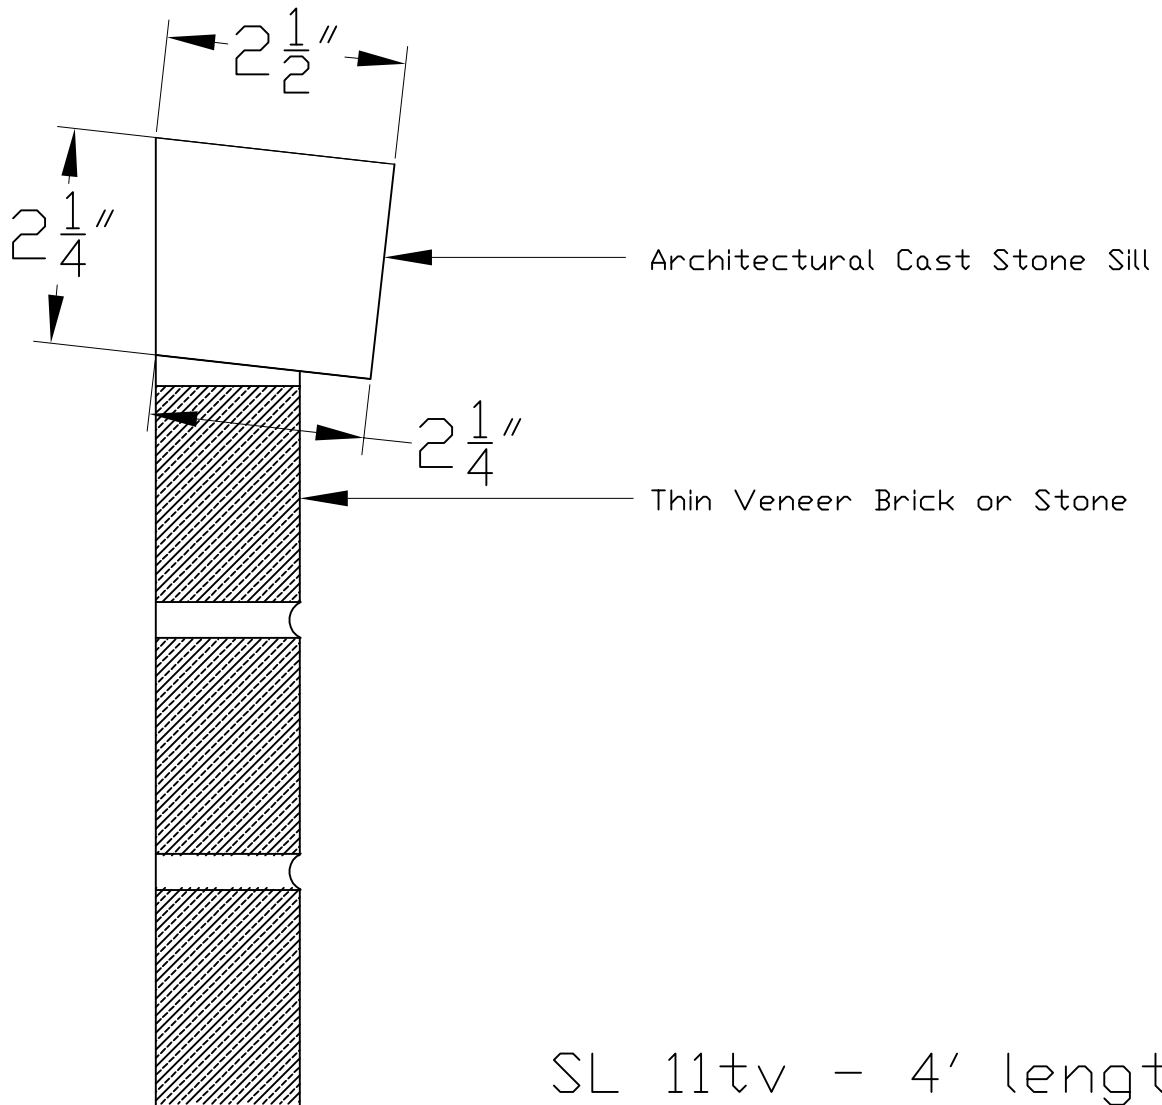

TRI-STONE INC.

PHONE-(262)279-6910

FAX-(262)279-6926

PC. # SL 11 TV

1/2" = 1' 2007

SL 11tv - 4' lengths