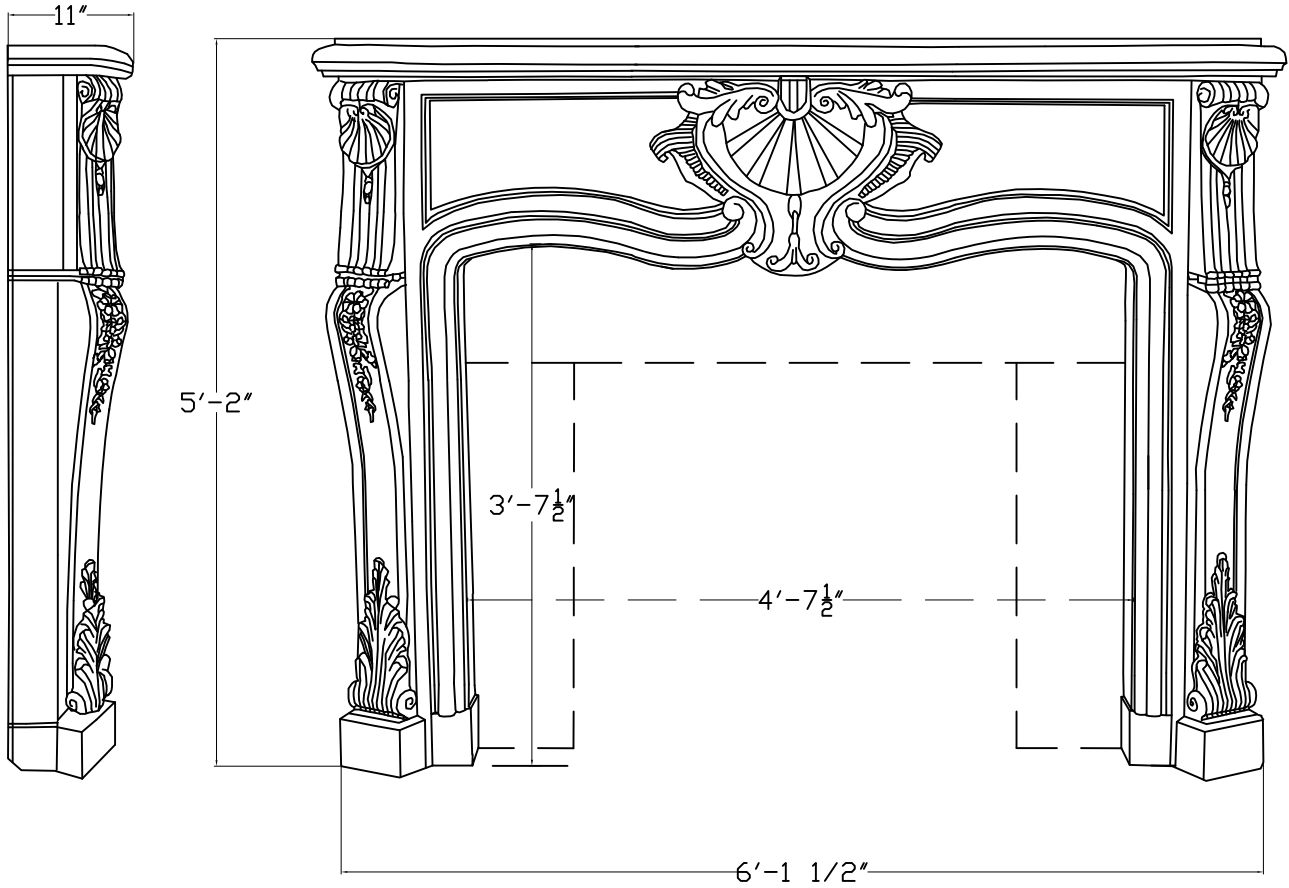

TRI-STONE INC.

PHONE-(262)279-6910

FAX-(262)279-6926

Pc. # FPF - 690

Scale 3/4" = 1' 1/24/08

*Filler Panels can be made to various sizes